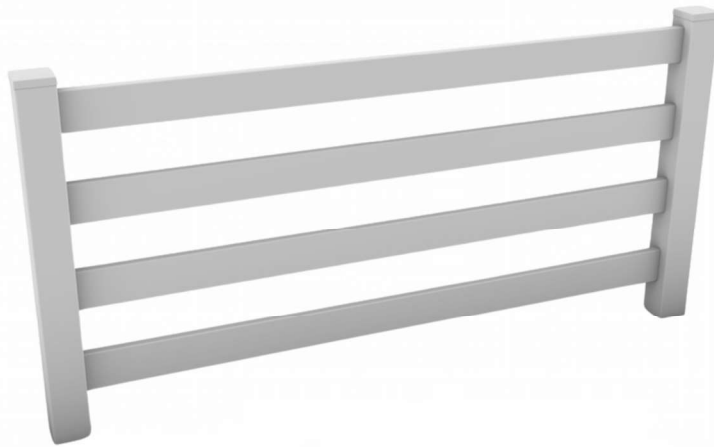

Vinyl Ranch

Ranch Rail - 4 Rail

Section Width: Typical spacing is 97" on Center
Colors Available: White, Sandstone & Khaki
Board Size: 1- $\frac{1}{2}$ x 5- $\frac{1}{2}$ Ribbed Rail
Board spacing: 6 - $\frac{1}{2}$ "
Top Rail Dimensions: 1- $\frac{1}{2}$ x 5- $\frac{1}{2}$ Ribbed Rail
Middle Rail Dimensions: 1- $\frac{1}{2}$ x 5- $\frac{1}{2}$ Ribbed Rail
Bottom Rail Dimensions: 1- $\frac{1}{2}$ x 5- $\frac{1}{2}$ Ribbed Rail
Walk/Single Gate Widths Available: 3', 4', 5', 6'
Double Drive Gate (2) Widths Available: 6', 8', 10', 12', 14', 16'
*14 & 16 double gates have center upright
Standard Post Size: 5" x 5" .142 wall