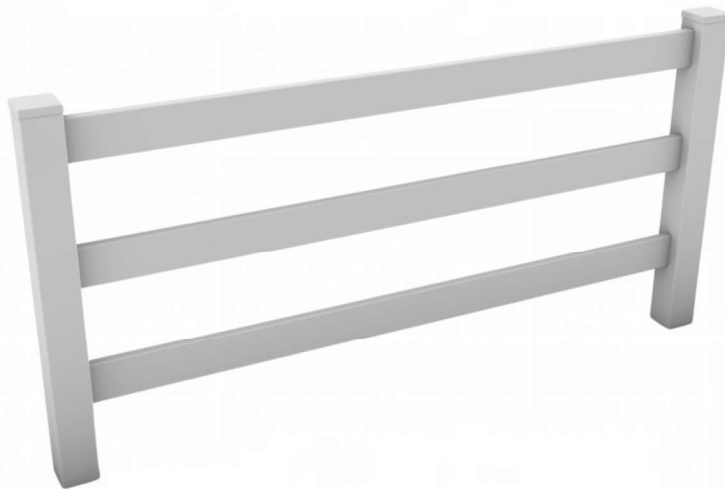

## Ranch Rail - 3 Rail

Section Width: Typical spacing is 97" on Center  
Colors Available: White, Sandstone & Khaki  
Board Size: 1- $\frac{1}{2}$ " x 5- $\frac{1}{2}$ " Ribbed Rail  
Board spacing: 10 - $\frac{1}{2}$ "  
Top Rail Dimensions: 1- $\frac{1}{2}$ " x 5- $\frac{1}{2}$ " Ribbed Rail  
Middle Rail Dimensions: 1- $\frac{1}{2}$ " x 5- $\frac{1}{2}$ " Ribbed Rail  
Bottom Rail Dimensions: 1- $\frac{1}{2}$ " x 5- $\frac{1}{2}$ " Ribbed Rail  
Walk/Single Gate Widths Available: 3', 4', 5', 6'  
Double Drive Gate (2) Widths Available: 6', 8', 10', 12', 14', 16'  
\*14 & 16 double gates have center upright  
Standard Post Size: 5" x 5" .142 wall