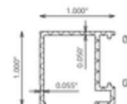

Aluminum Fence

Norwegian Fence Style

Section Width: 6'

Heights Available: 4', 5'

Colors Available: Black

Picket Size: 5/8"

Rail Dimensions: 1" x 1"

Spacing top two rails 7" top of rail to top of rail

Bottom Rail top of bottom rail to bottom of picket 5"

Max Air Gap 3-15/16"

Walk/Single Gate Widths Available: 4', 5'

Single Arched 5' Walk Gate

Double Drive Gate (2) Widths Available: 8', 10', 12'

Single Arched 10' Double Gate

Standard Post Size: 2" x 2"

PANEL CHANNEL

866-697-8237
info@pvcfp.com