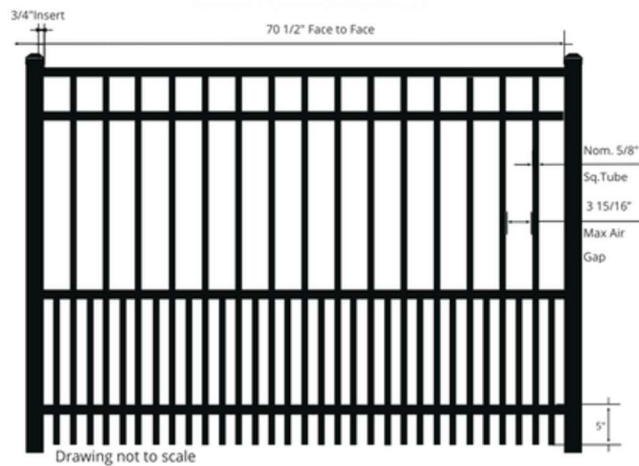

Aluminum Fence

Norwegian Fence Style

Section Width: 6'

Heights Available: 4', 5'

Colors Available: Black

Picket Size: 5/8"

Rail Dimensions: 1" x 1"

Spacing top two rails 7" top of rail to top of rail

Bottom Rail top of bottom rail to bottom of picket 5"

Max Air Gap 3-15/16"

Walk/Single Gate Widths Available: 4', 5'

Single Arched 5' Walk Gate

Double Drive Gate (2) Widths Available: 8', 10', 12'

Single Arched 10' Double Gate

Standard Post Size: 2" x 2"

PANEL CHANNEL

866-697-8237
info@pvcfp.com