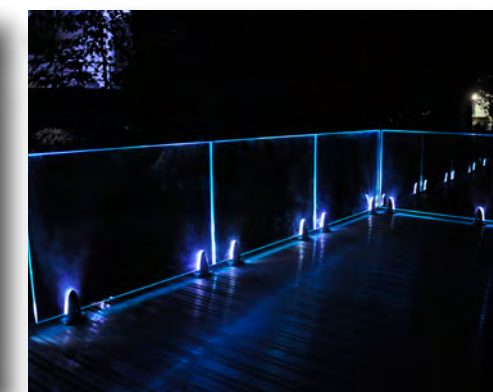

Pure Glass.. pure Class. **Crystal Rail**® defines the ultimate in outdoor glass system.