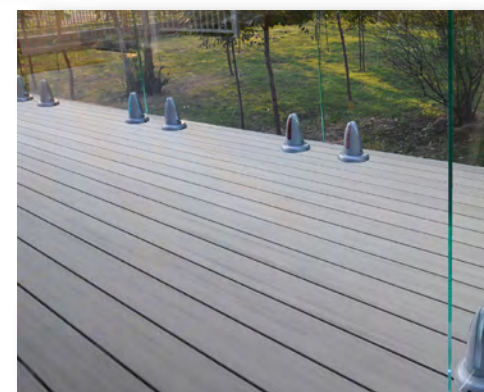

FEATURES:

- Glass mounting brackets include pre-installed LED's that light up your glass panels at night.
- White No Iron Tempered Glass Stair Panels are also available.
- Conforms to code specifications in U.S. and Canada.
- See your local Regal ideas Dealer for glass panel sizes.
- Stair Glass and Pool Rail panels also available.
- DIY friendly, install this system in one day.