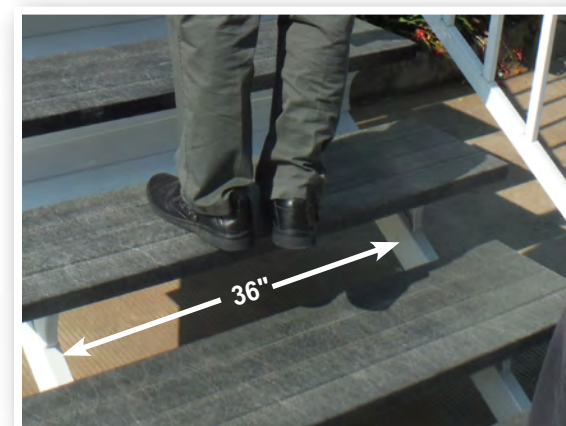

QuickStep stair treads shown with QuickStep stair stringers at 36" centers.