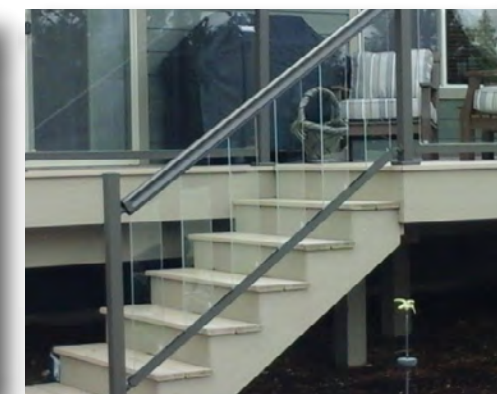

Light up your deck with Regal ideas **LED Lighting System**.

Finish your stairs with our angled **Stair Glass Pickets** and **Graspable Hand Rail**.

Strongest Aluminum Railing system on the market

The only Railing System with Patented Lock-In Pickets