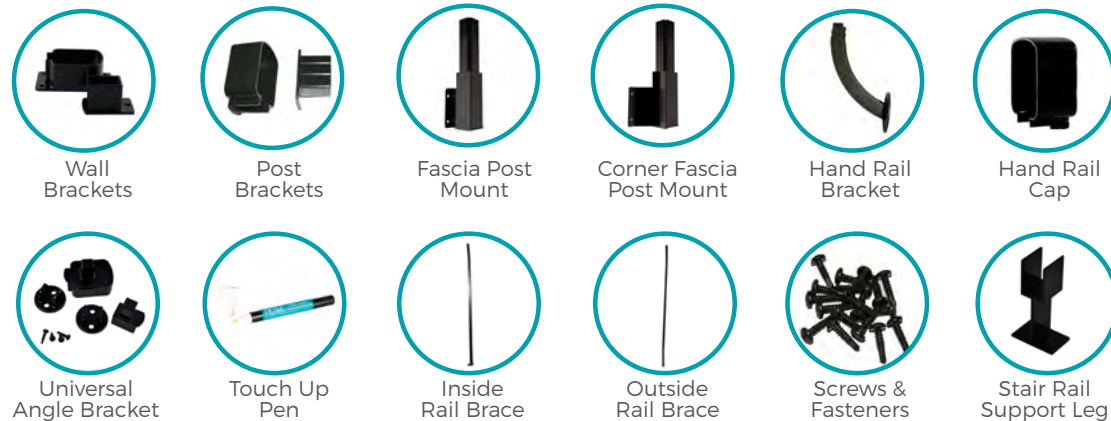

THE CHOICE IS YOURS!

THE REGAL DIFFERENCE

Standard Aluminum Railing Sizes:

POST SIZE	Rail Lengths ( ) actual o/c measurement				Picket Packs					Stair Pickets		Colours				
	6ft (69")	8ft (93")	10ft (117")	12ft (141")	6ft Narrow	6ft Narrow	6ft Narrow	6ft Narrow	3ft Wide	Narrow	Wide	White	Black	Taupe	Yard Bronze	Titanium Slate
2 1/4" X 42"H	•	•	•	•	•	•	•	•	•	•	•	•	•	•	•	•
4" X 42"H	•	•	•	•	•	•	•	•	•	•	•	•	•	•	•	•
2 1/4" X 60"H**	•	•	•	•	•					*	*	•	•			
2 1/4" X 36"H	•	•	•	•	•					•		•	•			

* Use standard Regal Aluminum Stair Railing when using 60" high Wind Wall/Pool Railing.
** 60" high Wind Wall/Pool Railing for ground level applications only.
Post base plates are ACQ corrosion resistant.

Decorative Options:

POST SIZE	Decorative Accessories				Post Caps			Gates		Glass	Colours				
	Base Cover	Dec Circle	Picket NR	Picket WR	•	•	•	Narrow Picket	Wide Picket	Panels	White	Black	Taupe	Yard Bronze	Titanium Slate
2 1/4" X 42"H	•	•	•	•	•	•	•	•	•	•	•	•	•	•	•
4" X 42"H	•	•	•	•				•	•	•	•	•	•	•	•
2 1/4" X 60"H**	•	•			•	•	•	•		•	•	•			
2 1/4" X 36"H	•	•			•	•	•	•			•	•			

Aluminum Railing Connection Options:

All Regal ideas Aluminum Railing accessories and parts are made of 100% pure high strength aluminum with a premium UV powder coat finish!