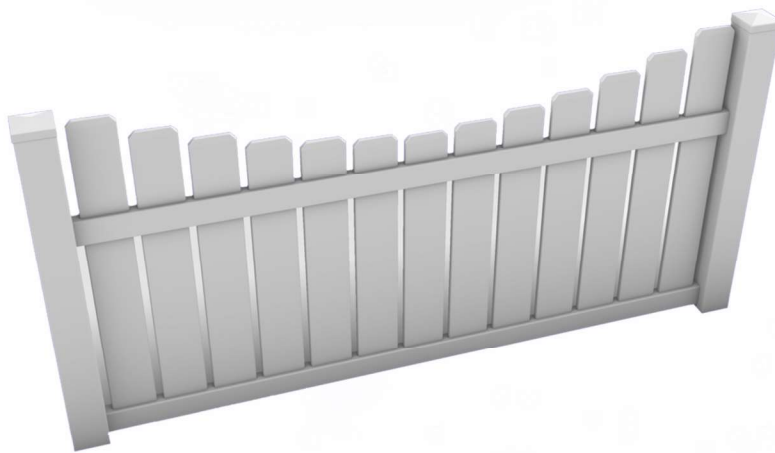

Vinyl Semi-Privacy

*Available in 3'-8' tall, anything over 5' tall may have middle rail

SCAN ME

Kentucky Picket Fence Style

Section Width: 6' and 8'

Heights Available: *See above note

Colors Available: White, Sandstone & Khaki

Picket/Board Size: 7/8" x 6" dog ear scallop

Picket/Board spacing: 1"

Top Rail Dimensions: 2" x 3 -1/2"

Middle Rail Dimensions: *See above note

Bottom Rail Dimensions: 2" x 3-1/2"

Rail Stiffener: 8' long bottom rails

Walk/Single Gate Widths Available: 3', 4', 5', 6'

Double Drive Gate (2) Widths Available: 6', 8', 10',

12' Standard Post Size: 5" x 5" .142 wall

866-697-8237
info@pvcfp.com