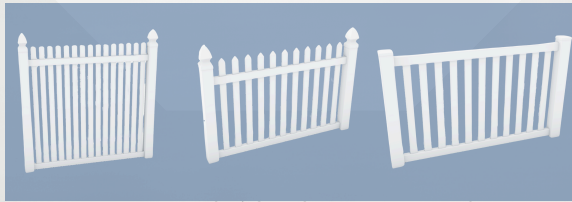

SCAN FOR MORE PRODUCT
INFORMATION

COLONIAL
PICKET VINYL

SQUARE
PICKET VINYL

BLACK GLASS

WHITE GLASS

BLACK
ALUMINUM

WHITE
ALUMINUM

Vinyl Aluminum & Hand Rails

Contact Us

Company Name:

Contact Name:

Phone Number:

Privacy VINYL

EAGLE *8" POCKET RAIL HORIZONTAL WEISS *5.5" POCKET RAIL

Semi Privacy VINYL

MISSISSIPPI OREGON HOUSTON

Privacy w/ Accent VINYL

DENVER COLORADO LOUISIANA

Picket VINYL

ALABAMA GEORGIA VIRGINIA

Arched Picket VINYL

MAINE MICHIGAN IDAHO

Scalloped Picket VINYL

WASHINGTON RHODE ISLAND PENNSYLVANIA

Pool Style VINYL

ARIZONA CAROLINA NARROW PICKET

Ranch Rail VINYL

3 RAIL 4 RAIL 5 RAIL CROSS

Stock Colors & Caps

Woodland Select Series

Only available in privacy & ranch with cap options being New England and Flat.