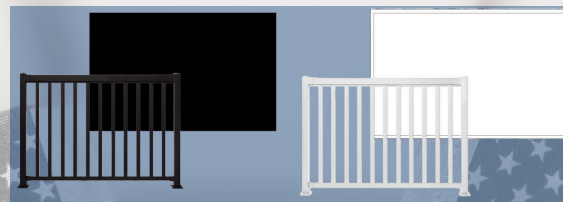

SCAN FOR MORE PRODUCT
INFORMATION

COLONIAL
PICKET VINYL

SQUARE
PICKET VINYL

BLACK GLASS

WHITE GLASS

BLACK
ALUMINUM

WHITE
ALUMINUM

Vinyl Aluminum & Hand Rails