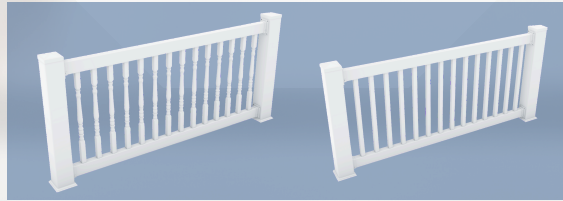

Stock ALUMINUM

Hand Rails

Prestigic Vinyl Creations dba Prestigic Fence Products

4' TALL
NEW PERSIAN

4', 5' & 6' TALL
NEW BIRMAN

4' TALL
NORWEGIAN
PUPPY PICKET

54" POOL CODE
NEW SCOTTISH

ADDITIONAL STYLES
AVAILABLE BY CUSTOM
ORDER

SCAN FOR MORE PRODUCT
INFORMATION

COLONIAL
PICKET VINYL

SQUARE
PICKET VINYL

BLACK GLASS

WHITE GLASS

BLACK
ALUMINUM

WHITE
ALUMINUM

Vinyl Aluminum & Hand Rails